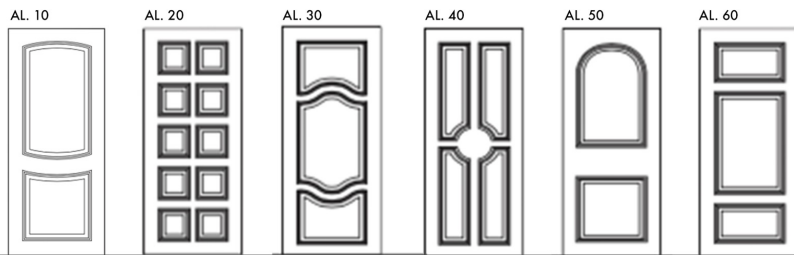

DOOR SKIN OPTIONS

PAINTED WOOD

BACK PAINTED GLASS

ALUMINUM

9010

9016

9001

1013